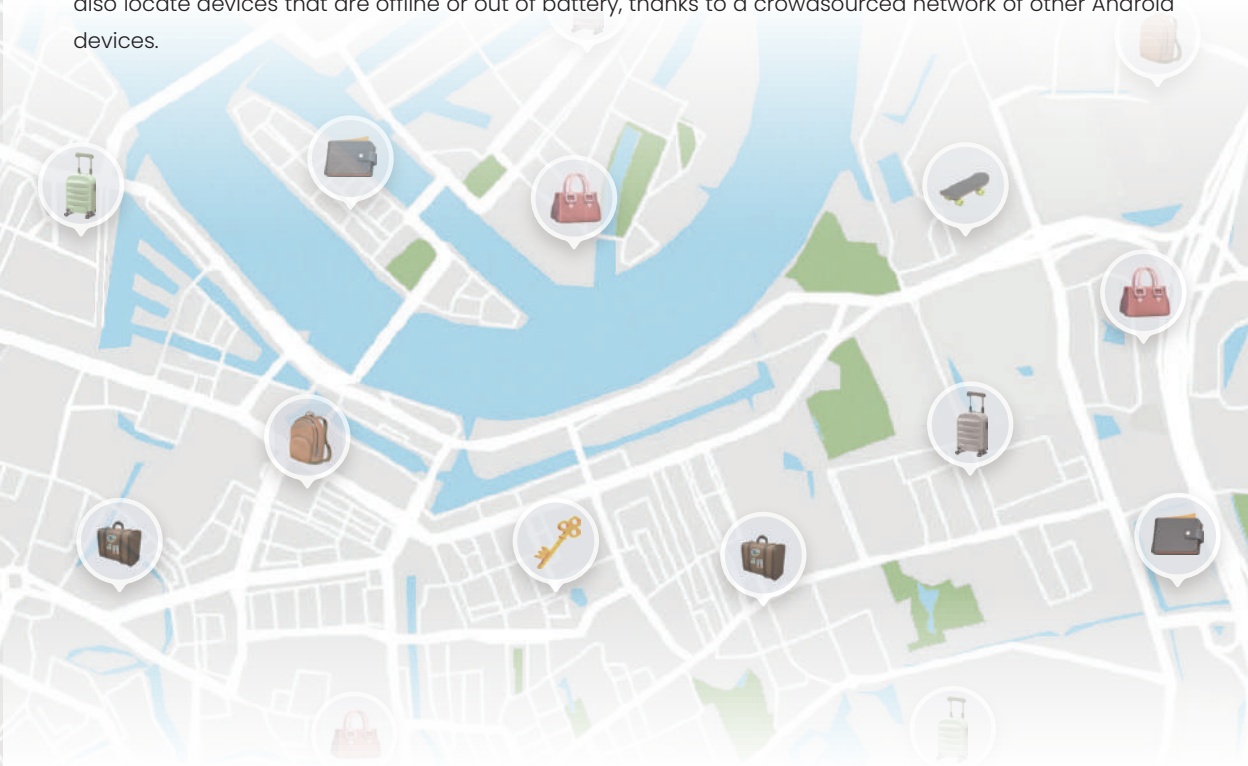

## MiLi LiTag Bike Tail Light

Ensures your bike is both safe and easy to locate. With built-in anti-loss technology and integration with the Find My network, you'll never lose track of your bike again. Stylish and reliable, it's the perfect safety companion for cyclists.

# What is Find My network?

Works with  
**Apple Find My**

The Apple Find My network is a vast and powerful location-based service that leverages the collective power of millions of Apple devices worldwide. When you connect your device to the Find My network, it gains the ability to be located using nearby Apple devices even when it's offline. This network ensures that your valuable items, such as MiLi Find My products or any other Find My-enabled product, can always be located. Should you misplace your item, the network of Apple devices nearby can securely and anonymously relay its location to you. Your privacy is always maintained as the entire process is encrypted and anonymous, ensuring that no one, not even Apple, knows the identity of the reporting device or the item's owner.

Works with Android  
Find My Device

The Android Find My Device network is a Google service designed to help users locate their lost or stolen Android devices, such as smartphones, tablets, or wearables. It uses various technologies like GPS, Wi-Fi, and cellular networks to pinpoint the device's location. Key features include the ability to see the device's last known location on a map, play a sound to help find it (even if it's on silent), remotely lock the device and display a message, and erase all data if the device cannot be recovered. The network can also locate devices that are offline or out of battery, thanks to a crowdsourced network of other Android devices.